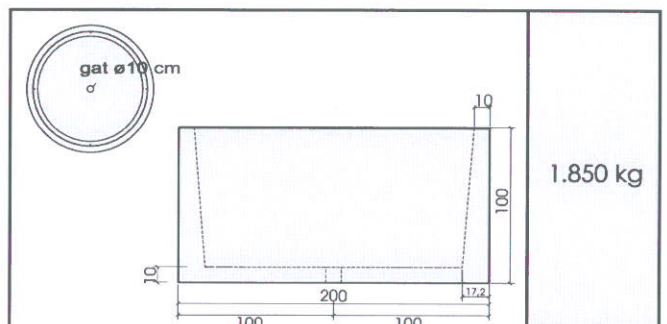

## TYPE 10.0

190 kg

Hexagon S = 45 cm - H 40 cm

## TYPE 11.0

950 kg

120/120 cm - H 50 cm

## TYPE 12.0

1.090 kg

120/120cm - H 60 cm - with supports

## TYPE 14.0

1.850 kg

Dia 200 cm - H 100 cm